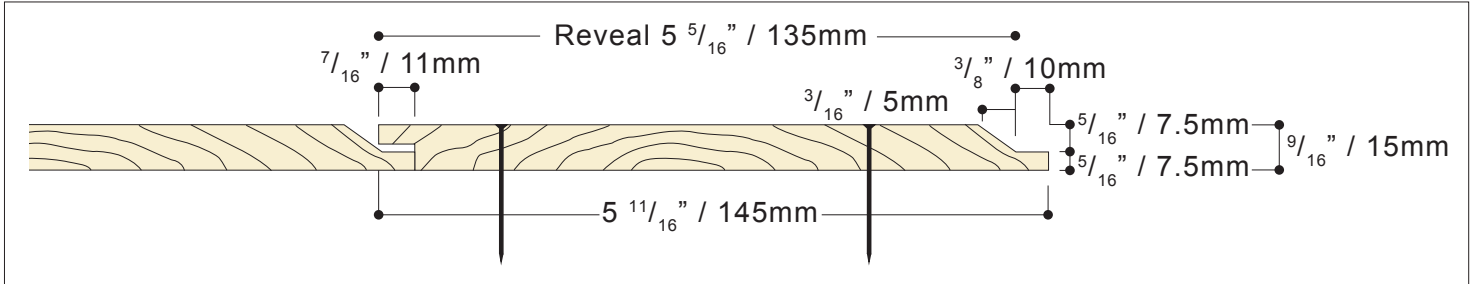

NAKAMOTO FORESTRY

www.nakamotoforestry.com

STANDARD PIKA-PIKA 1X6 SHIPLAP DIMENSIONS

- 6 inches (150mm) nominal width
- 145 ¹¹/₁₆ inches (3700mm) actual lengths

STANDARD PIKA-PIKA 1X4 SQUARE EDGE DIMENSIONS

- 3 ¹/₂ inches (89mm) actual width
- 145 ¹¹/₁₆ inches (3700mm) actual lengths

STANDARD PIKA-PIKA 1X6 SQUARE EDGE DIMENSIONS

- 5 ¹¹/₁₆ inches (145mm) actual width
- 145 ¹¹/₁₆ inches (3700mm) actual lengths

STANDARD PIKA-PIKA 1X8 SQUARE EDGE DIMENSIONS

- 7 ¹¹/₁₆ inches (195mm) actual width
- 145 ¹¹/₁₆ inches (3700mm) actual lengths

*Dimensional shrinkage after manufacture is possible due to being a solid-sawn wood product.