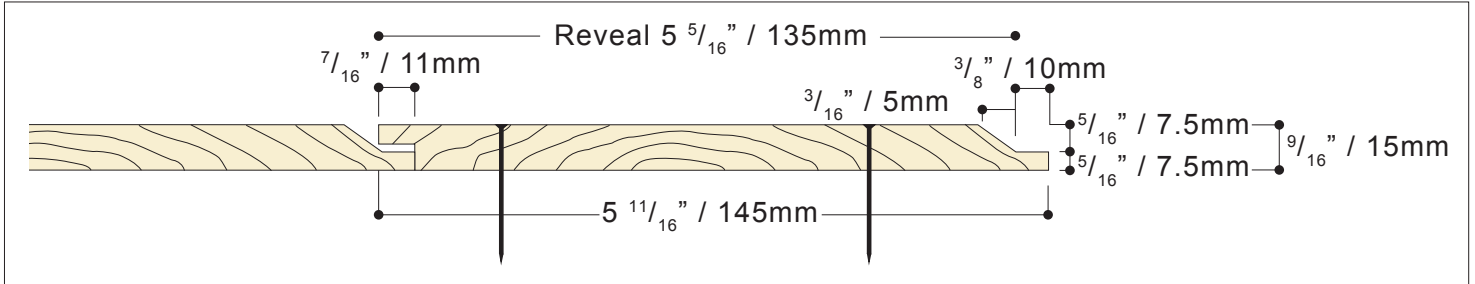

NAKAMOTO FORESTRY

www.nakamotoforestry.com

STANDARD SUYAKI 1X6 SHIPLAP DIMENSIONS

- 6 inches (150mm) nominal width
- 145 ¹¹/₁₆ inches (3700mm) actual lengths

STANDARD SUYAKI 1X6 SQUARE EDGE DIMENSIONS

- 5 ¹¹/₁₆ inches (145mm) actual width
- 145 ¹¹/₁₆ inches (3700mm) actual lengths

STANDARD SUYAKI 1X8 SQUARE EDGE DIMENSIONS

- 7 ¹¹/₁₆ inches (195mm) actual width
- 145 ¹¹/₁₆ inches (3700mm) actual lengths

*Dimensional shrinkage after manufacture is possible due to being a solid-sawn wood product.